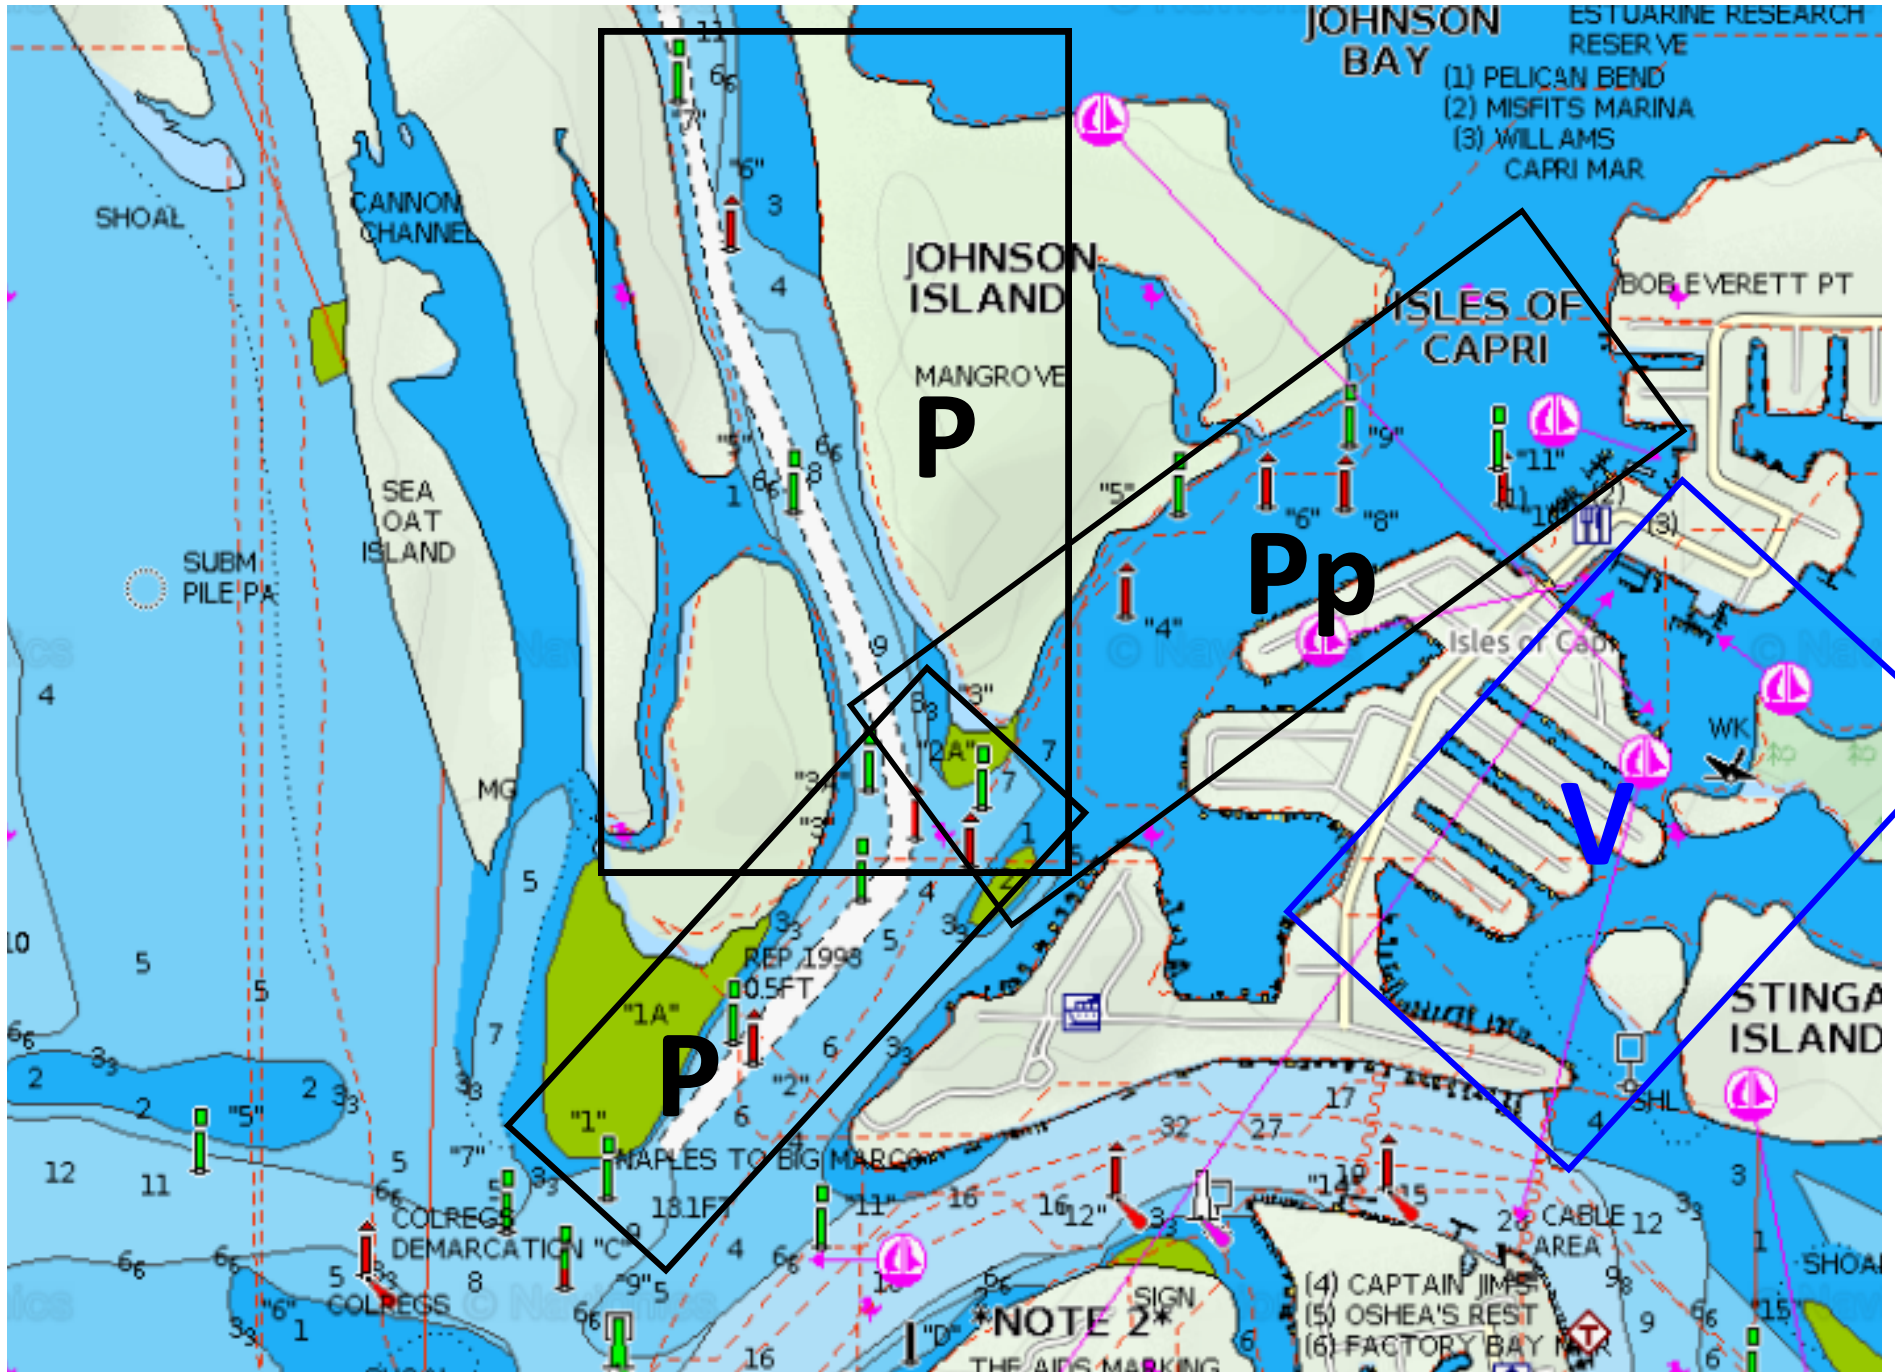

MISPS ATON/PATON Zones

Zones A-N—Marco Island Vicinity

Zone P—Big Marco Pass to Gordon Pass & Isle of Capri

Zone Q—Snook Hole Channel & Cape Romano Channel

Zone S—Blackwater River

Zone T—Port of Islands

Zone U—Everglades City

U— Indian Key Pass

Chokoloskee Bay Channel

Barron River Channel

Uw—US Park Service West Basin

Us—US Park Service South Basin