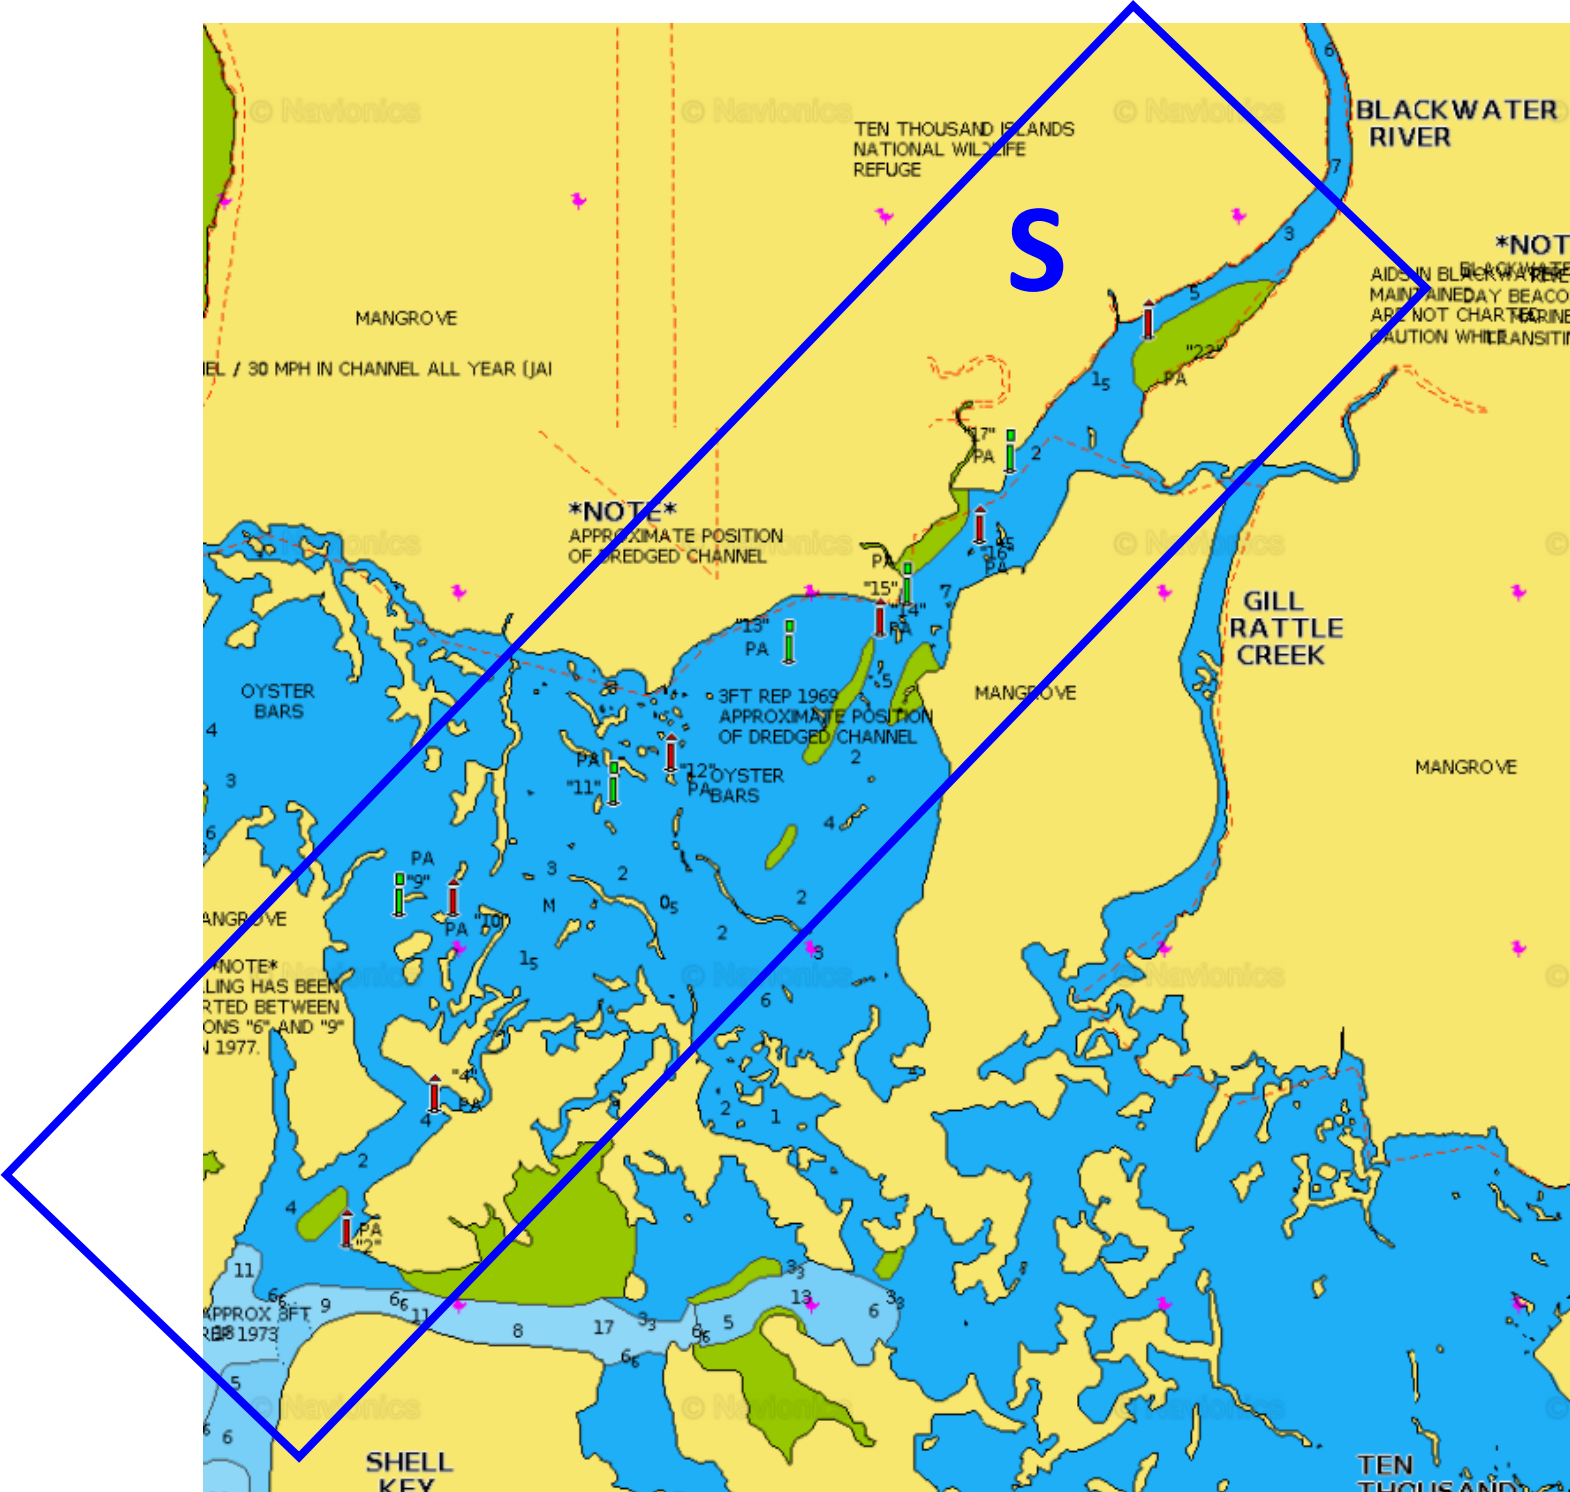

MISPS ATON/PATON Zones

Zones A-N—Marco Island Vicinity

Zone P—Big Marco Pass to Gordon Pass & Isle of Capri

Zone Q—Snook Hole Channel & Cape Romano Channel

Zone S—Blackwater River

Zone T—Port of Islands

Zone U—Everglades City

U— Indian Key Pass

Chokoloskee Bay Channel

Barron River Channel

Uw—US Park Service West Basin

Us—US Park Service South Basin