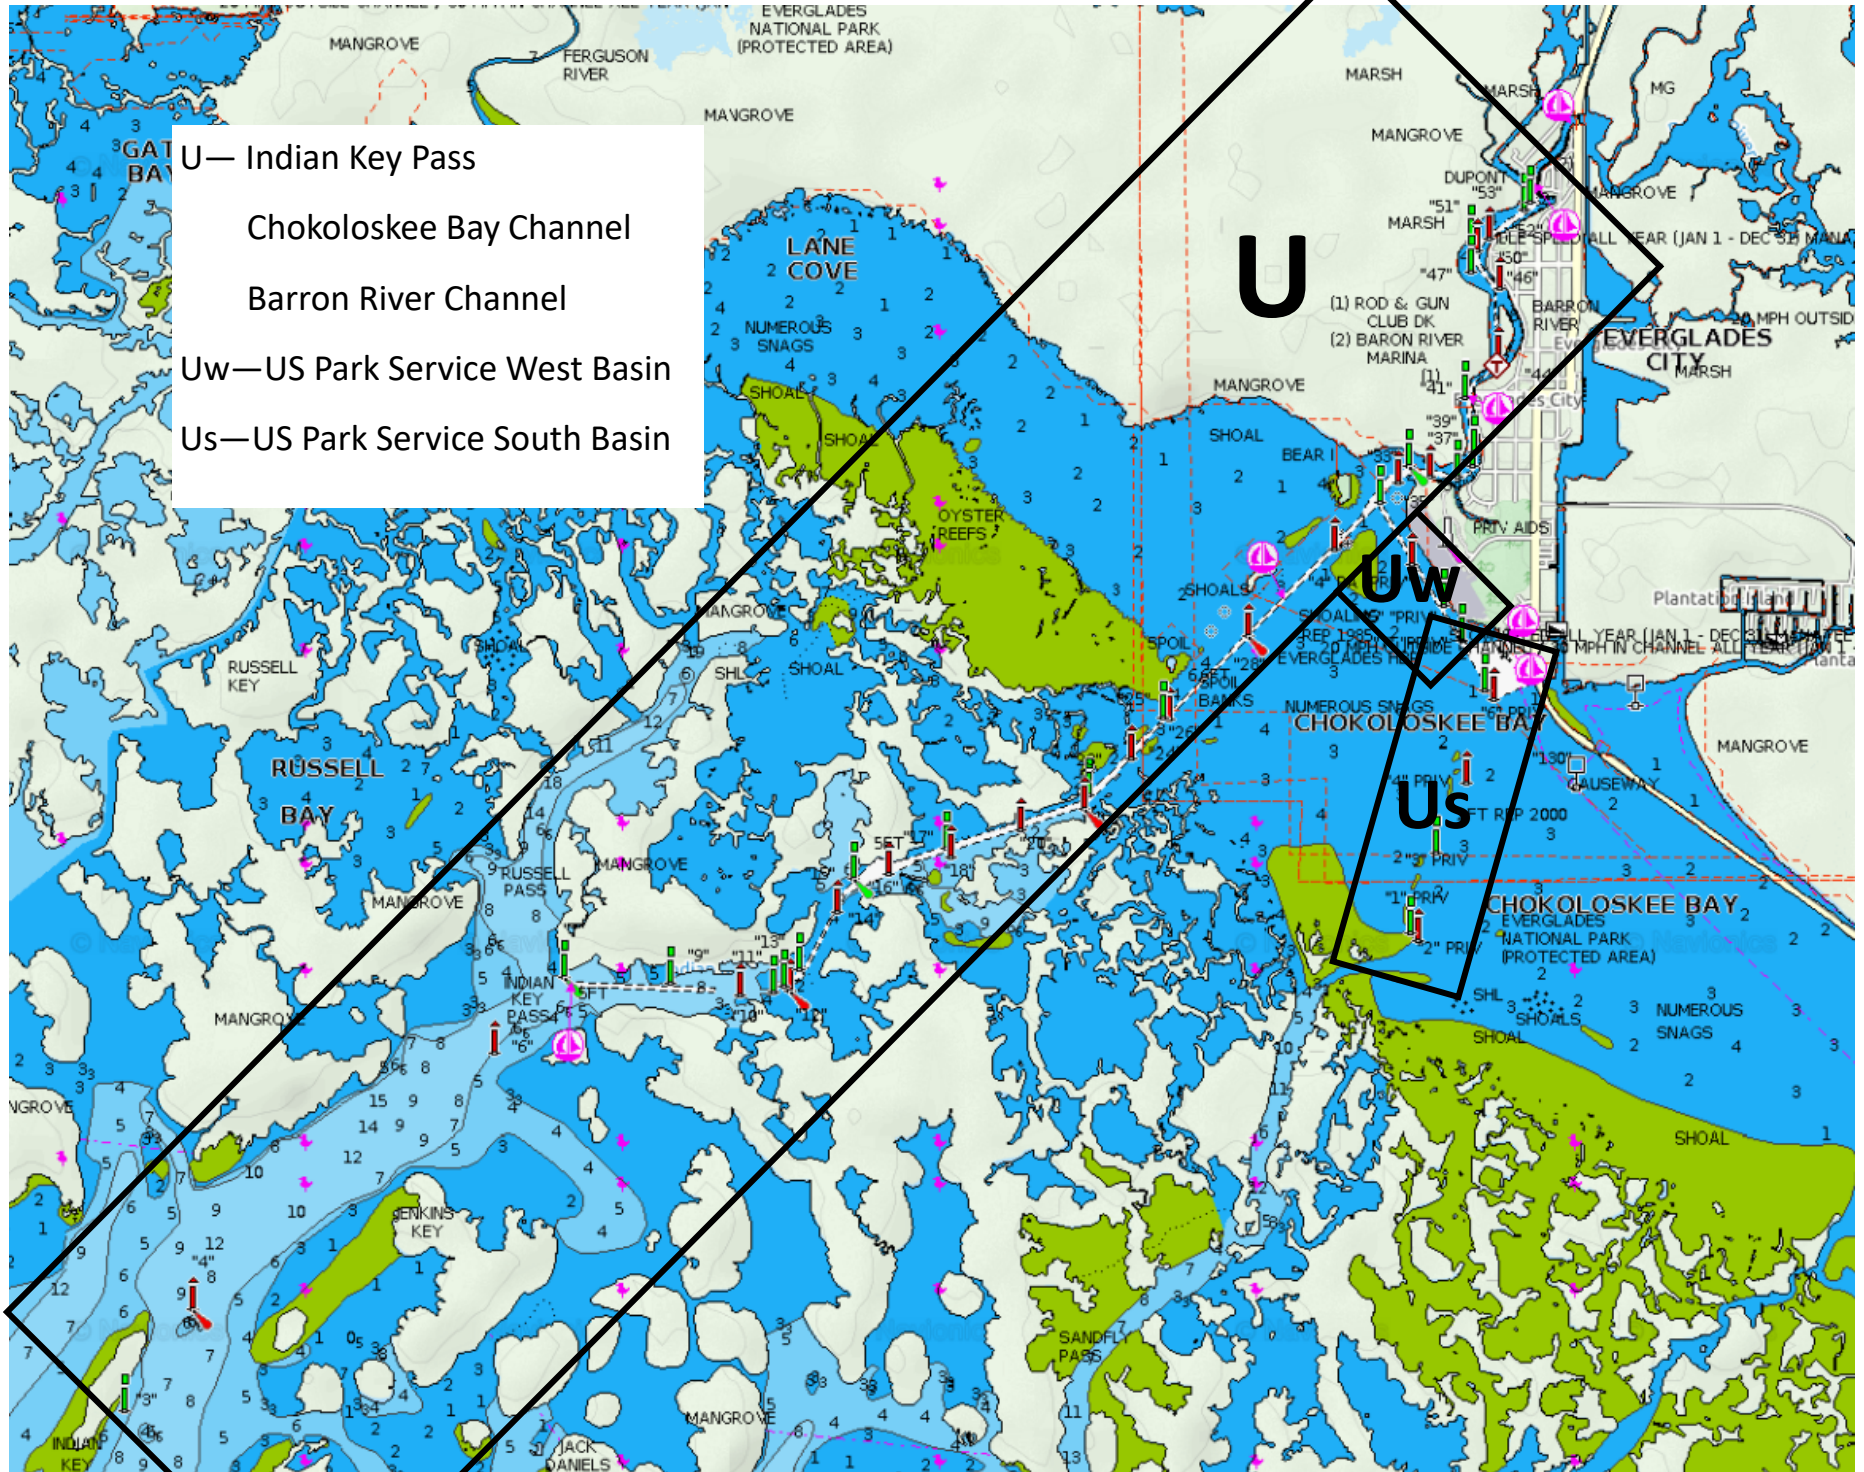

MISPS ATON/PATON Zones

Zones A-N—Marco Island Vicinity

Zone P—Big Marco Pass to Gordon Pass & Isle of Capri

Zone Q—Snook Hole Channel & Cape Romano Channel

Zone S—Blackwater River

Zone T—Port of Islands

Zone U—Everglades City

U— Indian Key Pass

Chokoloskee Bay Channel

Barron River Channel

Uw—US Park Service West Basin

Us—US Park Service South Basin