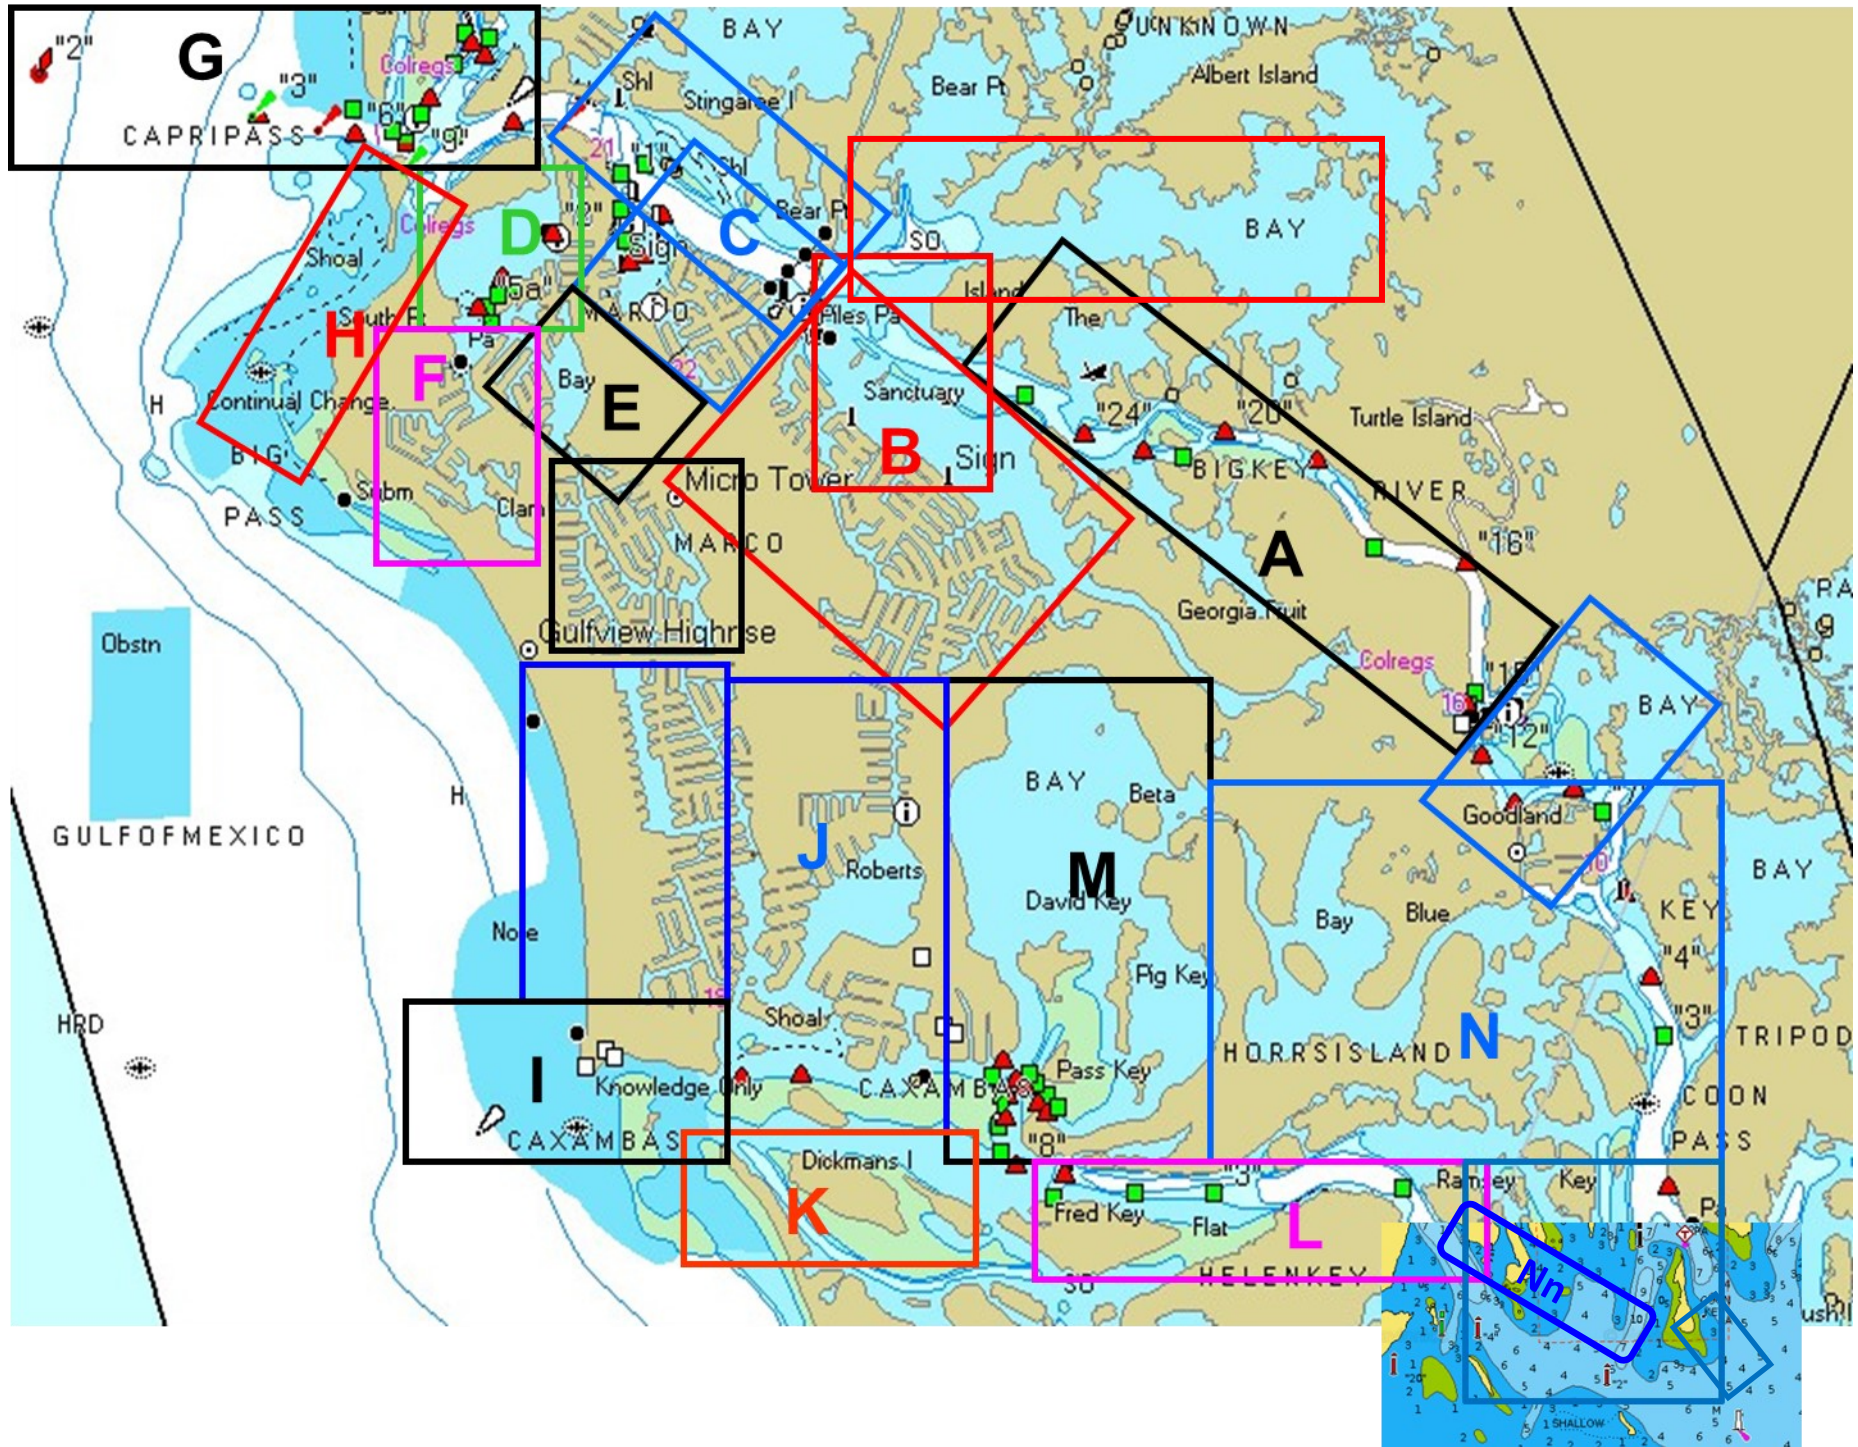

MISPS ATON/PATON Zones

Zones A-N—Marco Island Vicinity

Zone P—Big Marco Pass to Gordon Pass & Isle of Capri

Zone Q—Snook Hole Channel & Cape Romano Channel

Zone S—Blackwater River

Zone T—Port of Islands

Zone U—Everglades City

U— Indian Key Pass

Chokoloskee Bay Channel

Barron River Channel

Uw—US Park Service West Basin

Us—US Park Service South Basin