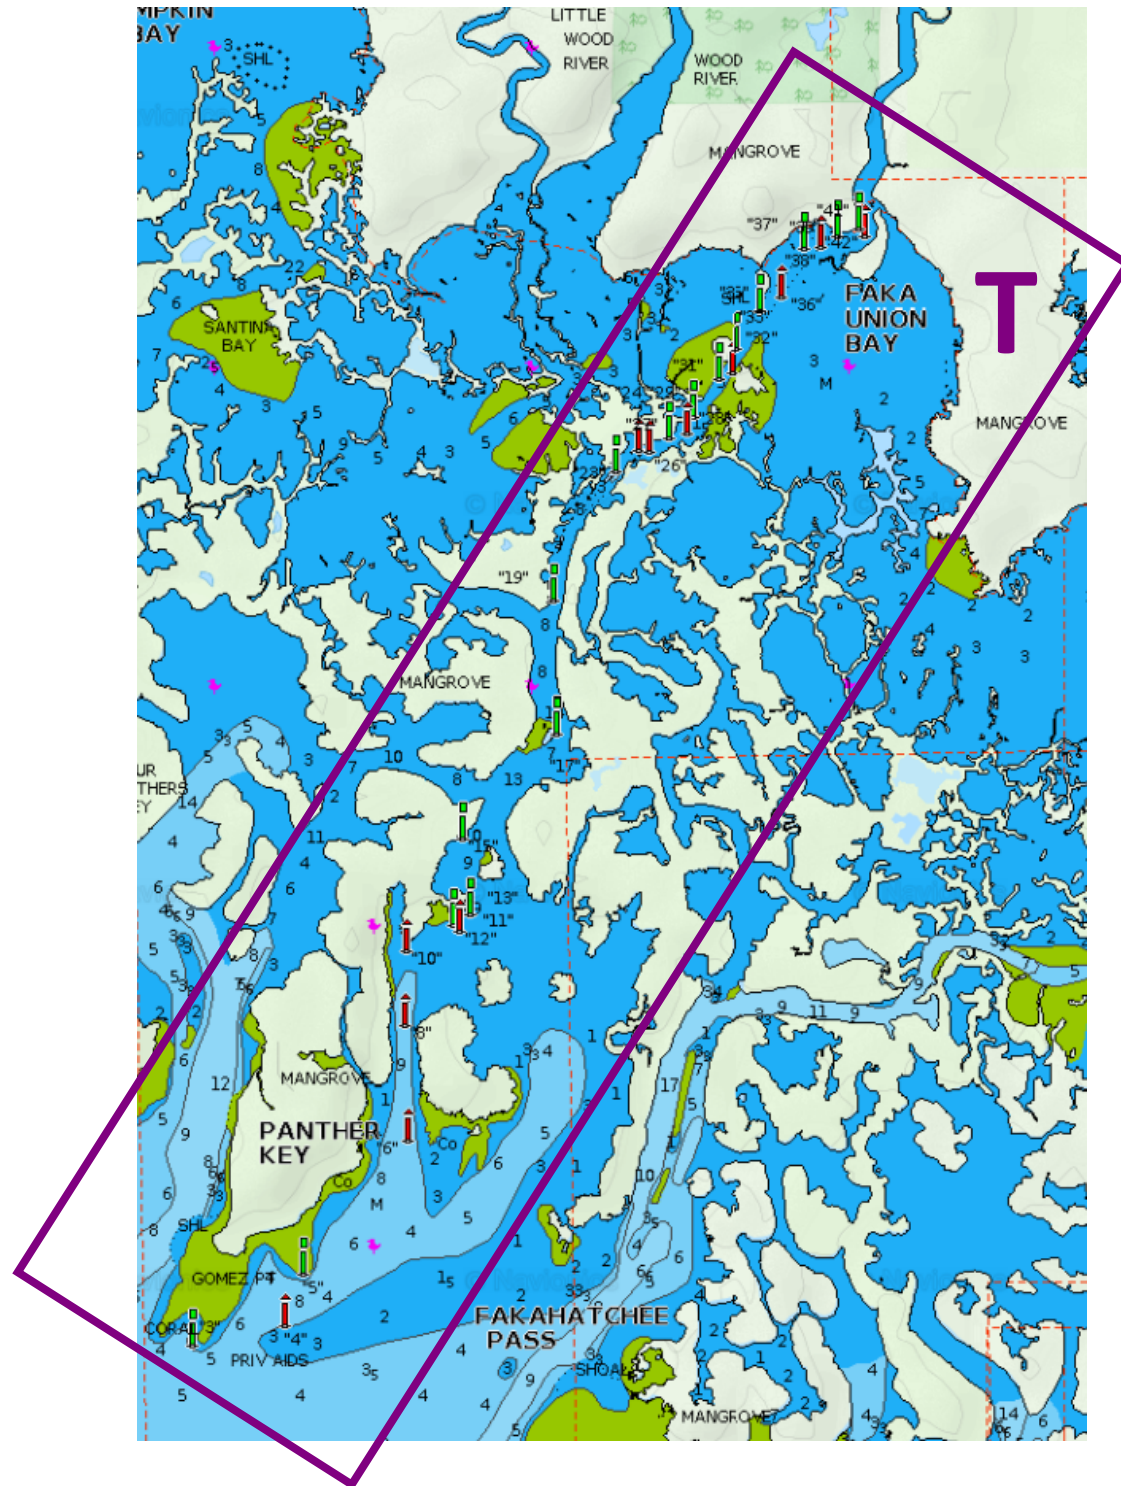

MISPS ATON/PATON Zones

Zones A-N—Marco Island Vicinity

Zone P—Big Marco Pass to Gordon Pass & Isle of Capri

Zone Q—Snook Hole Channel & Cape Romano Channel

Zone S—Blackwater River

Zone T—Port of Islands

Zone U—Everglades City

U— Indian Key Pass

Chokoloskee Bay Channel

Barron River Channel

Uw—US Park Service West Basin

Us—US Park Service South Basin