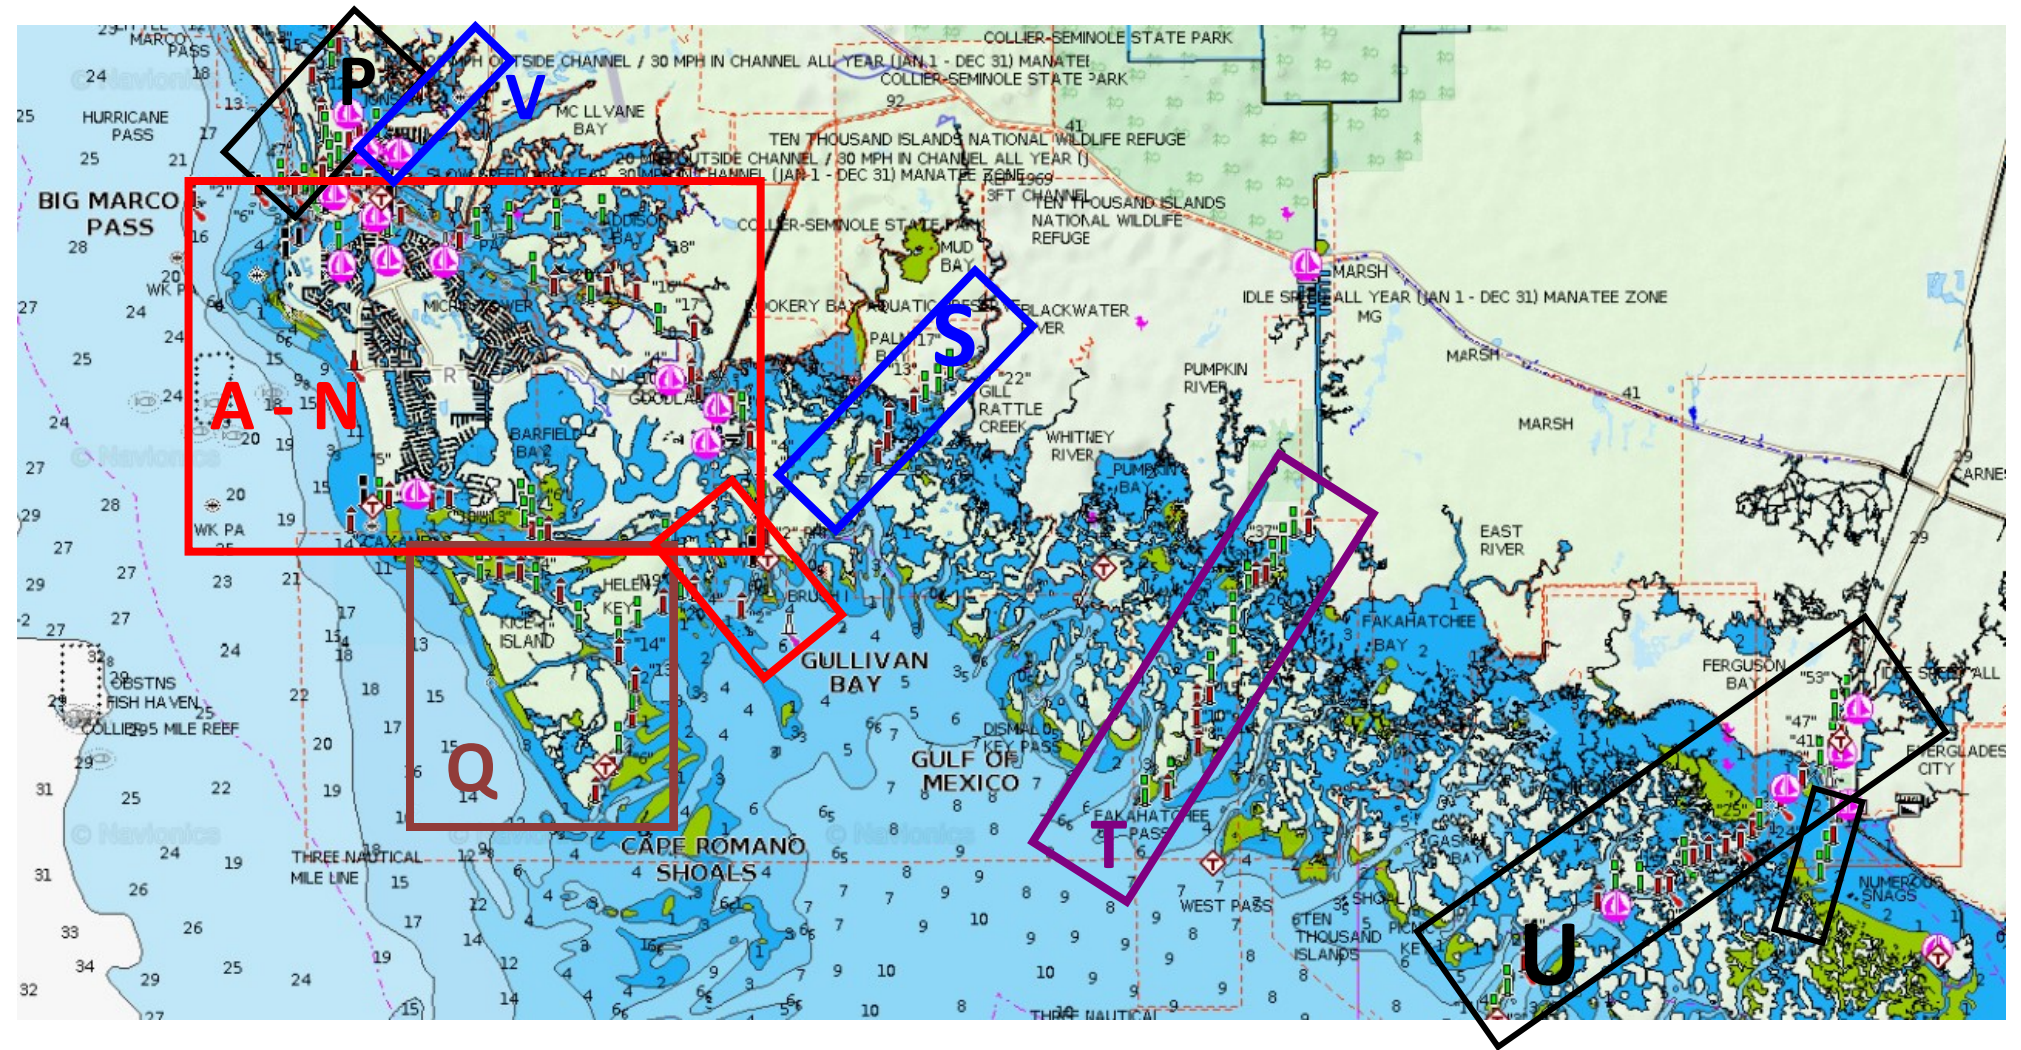

MISPS ATON/PATON Zones

Zones A-N—Marco Island Vicinity

Zone P—Big Marco Pass to Gordon Pass & Isle of Capri

Zone Q—Snook Hole Channel & Cape Romano Channel

Zone S—Blackwater River

Zone T—Port of Islands

Zone U—Everglades City

U— Indian Key Pass

Chokoloskee Bay Channel

Barron River Channel

Uw—US Park Service West Basin

Us—US Park Service South Basin