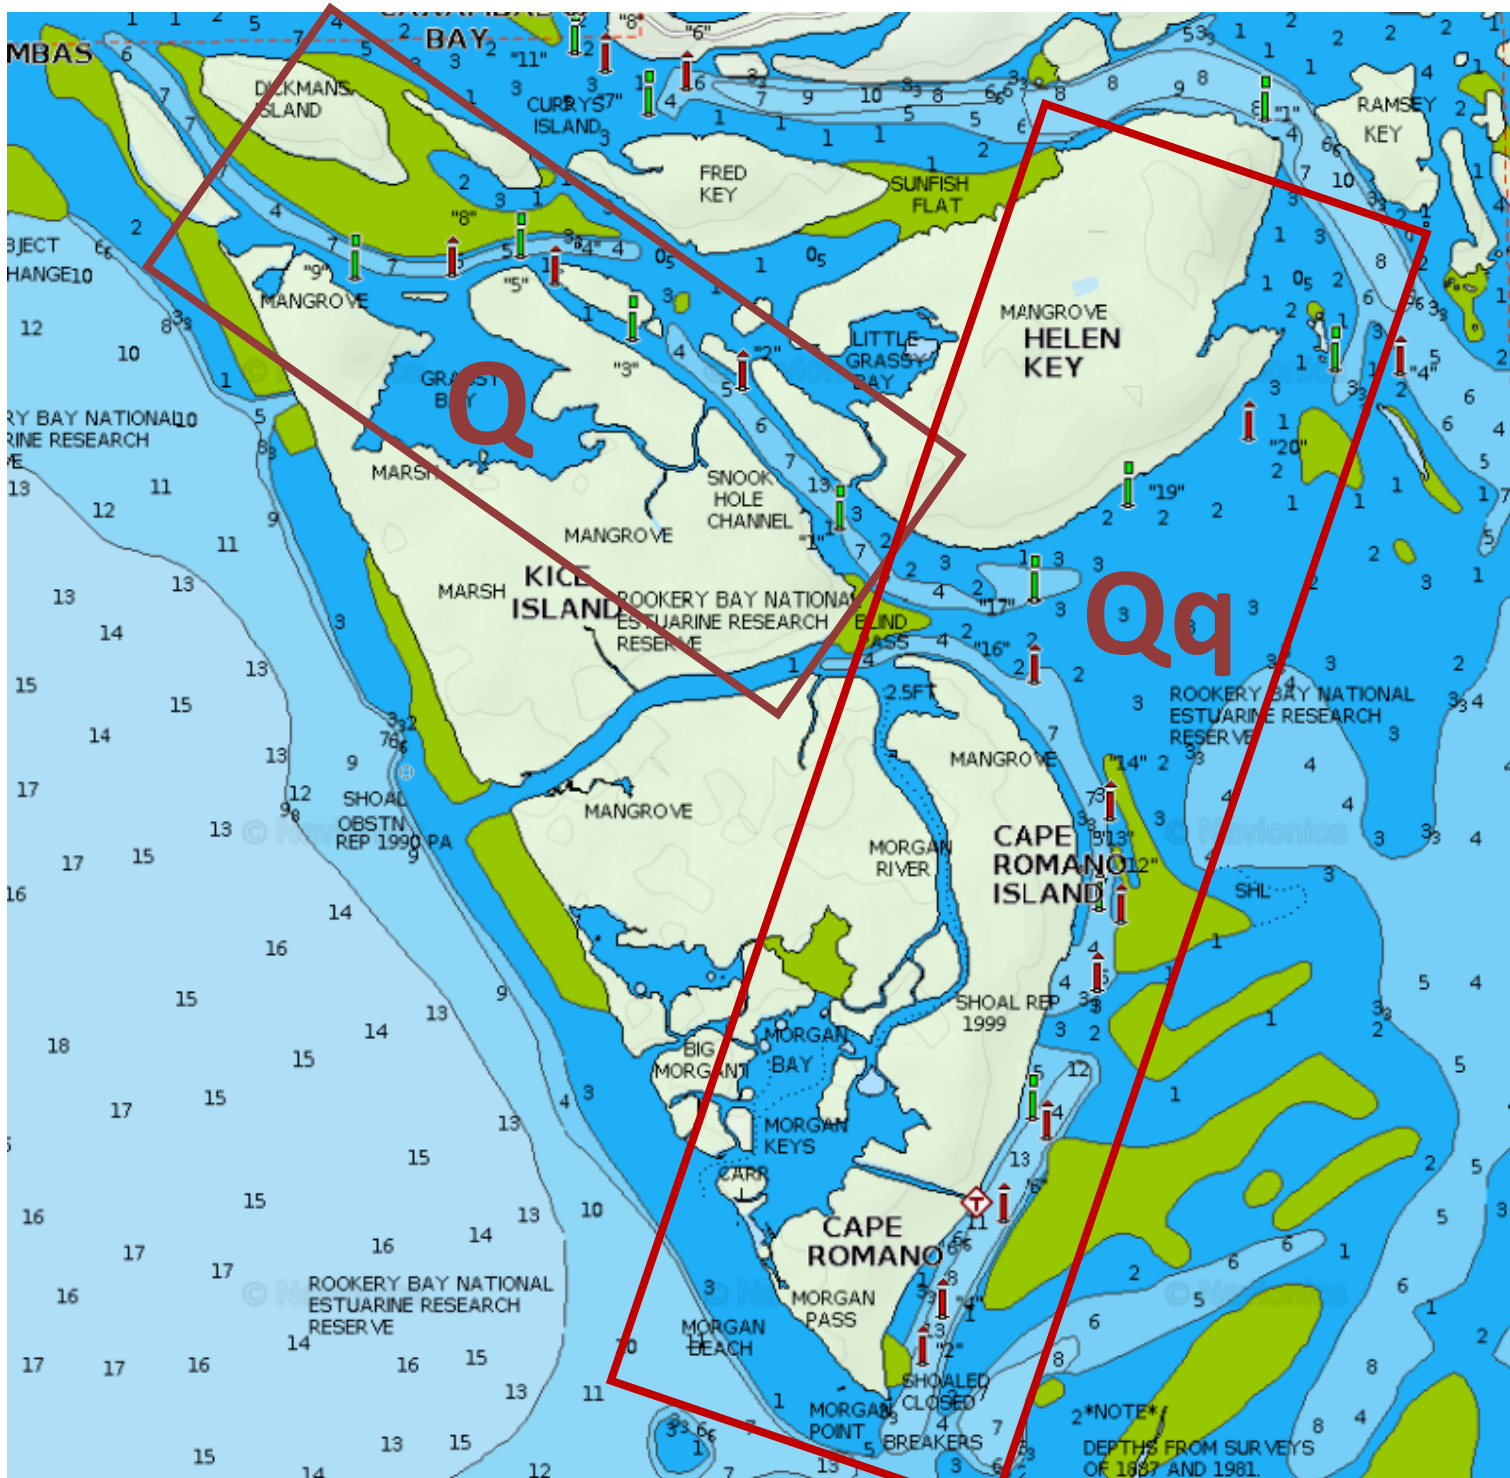

MISPS ATON/PATON Zones

Zones A-N—Marco Island Vicinity

Zone P—Big Marco Pass to Gordon Pass & Isle of Capri

Zone Q—Snook Hole Channel & Cape Romano Channel

Zone S—Blackwater River

Zone T—Port of Islands

Zone U—Everglades City

U— Indian Key Pass

Chokoloskee Bay Channel

Barron River Channel

Uw—US Park Service West Basin

Us—US Park Service South Basin